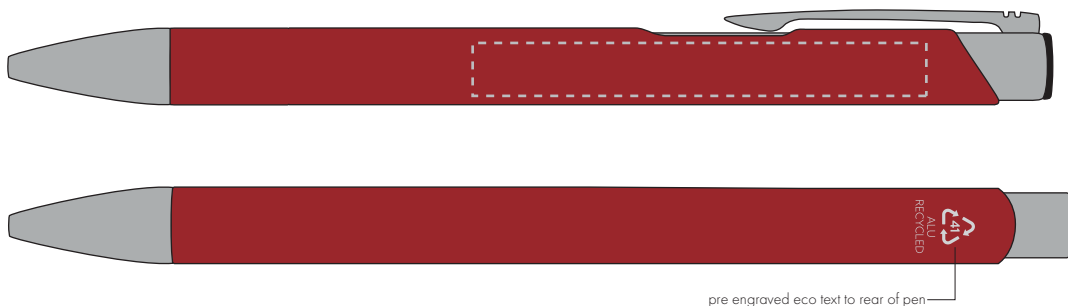

Your Ref:	Quantity:	Product Code: TPC982001
Our Ref:	Version: 1	Product Colour: BURGANDY

PRINTING CONCERNS:

We stock this item in the following colours

PANTONE REFERENCE(S)

- Colour 1
- Colour 2
- Colour 3
- Colour 4

ARTWORK SCALE 100%

ARTWORK SCALE 100%
Side Print Area:
60mm x 7mm

Product Image for visualisation
- colours may vary

The dashed line is to demonstrate print area and will not appear on your printed item

PLEASE NOTE: